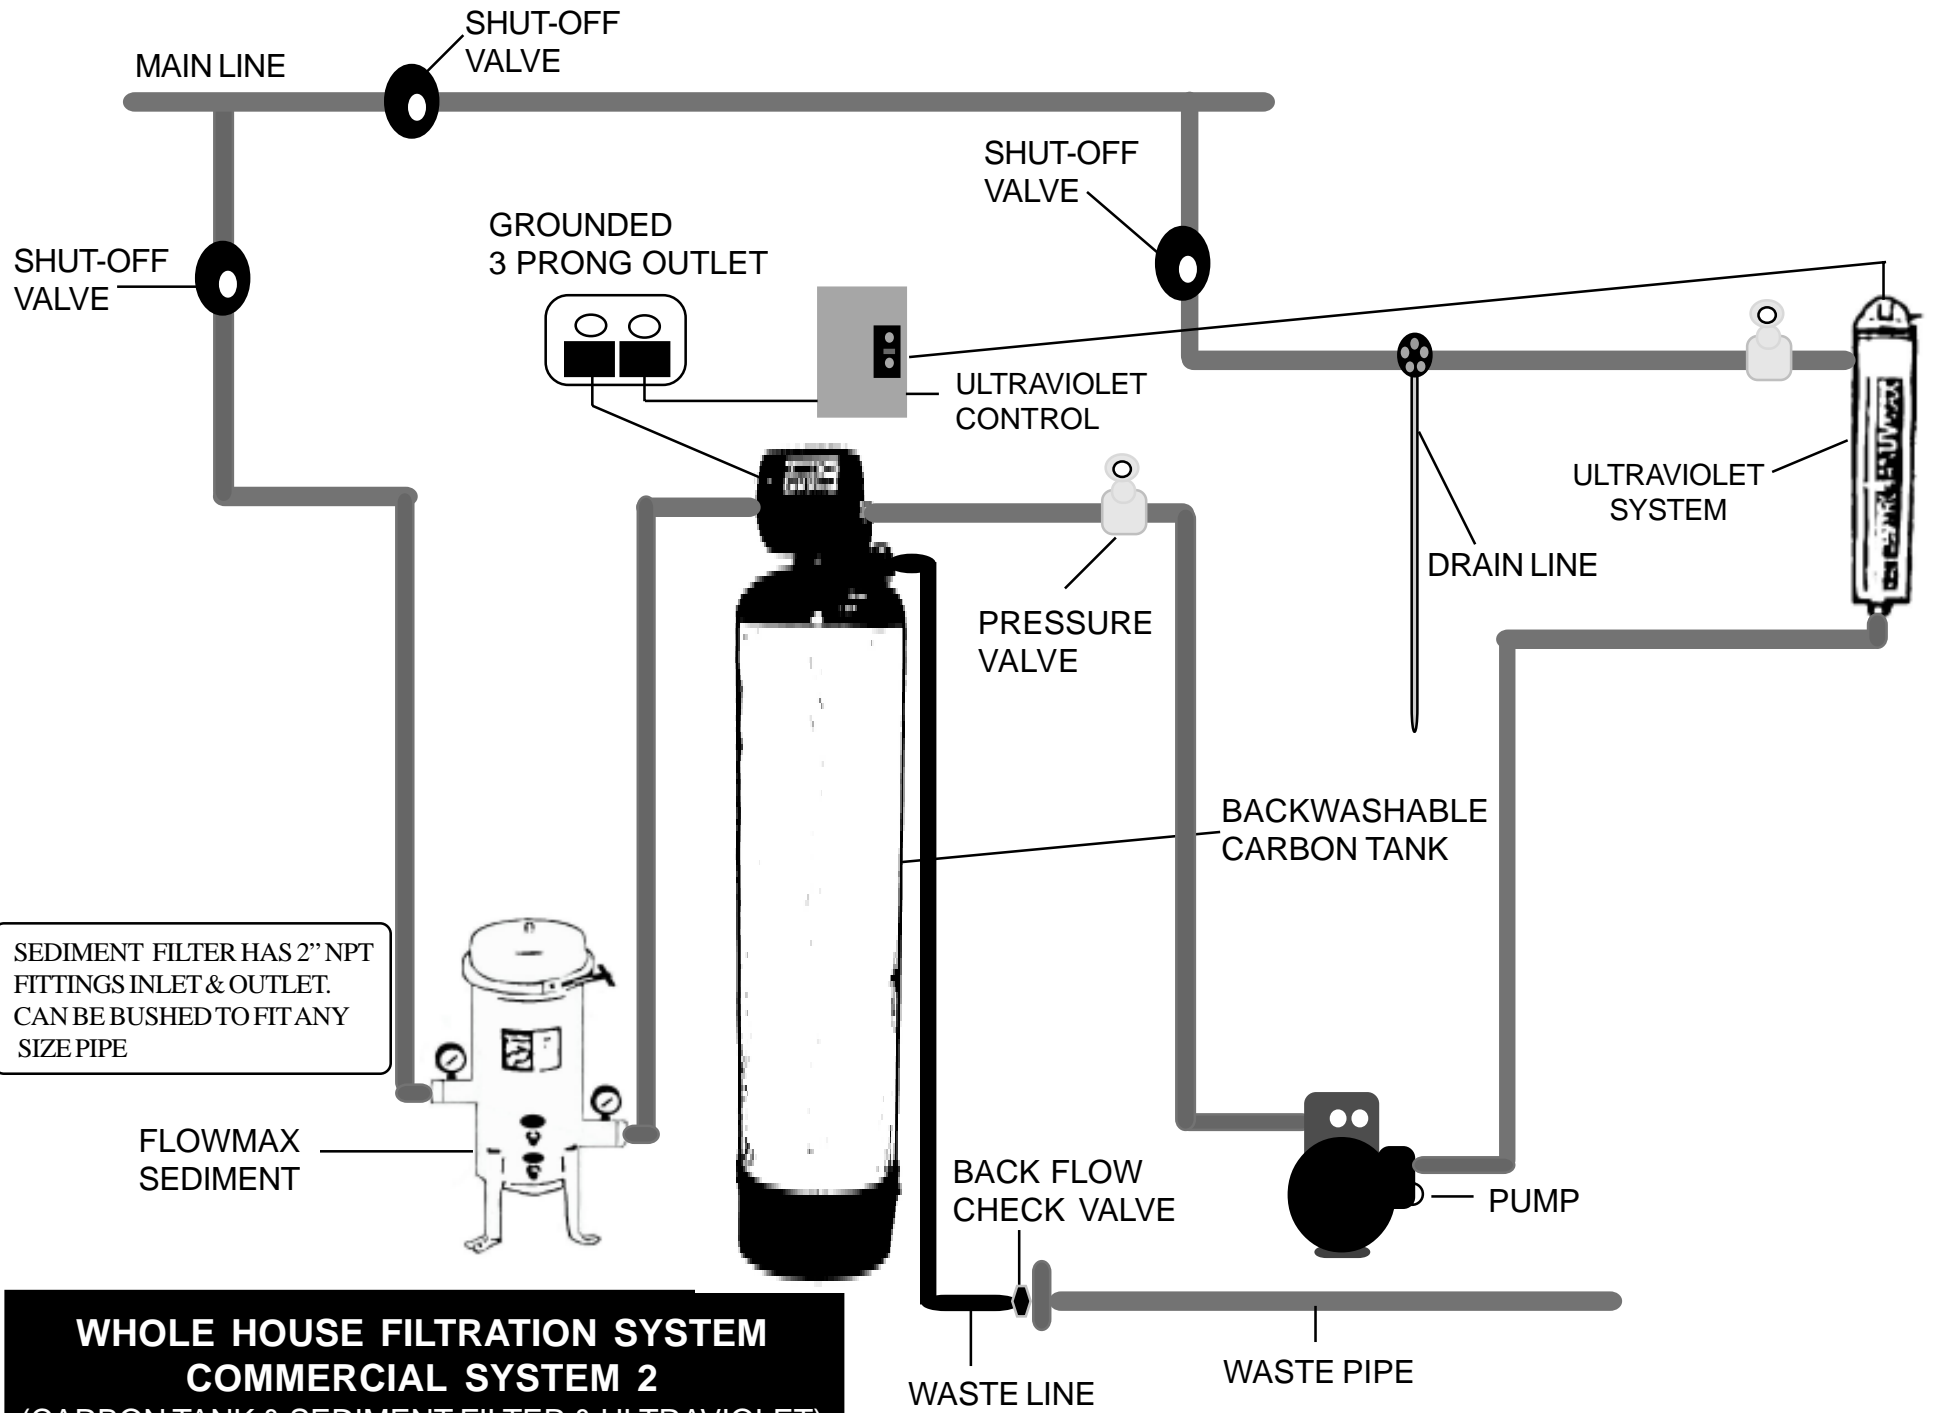

SEDIMENT FILTER HAS 2" NPT FITTINGS INLET & OUTLET. CAN BE BUSHED TO FIT ANY SIZE PIPE

**WHOLE HOUSE FILTRATION SYSTEM
COMMERCIAL SYSTEM 1
(SEDIMENT & CARBON TANK)**

**WHOLE HOUSE FILTRATION SYSTEM
COMMERCIAL SYSTEM 2
(CARBON TANK & SEDIMENT FILTER & ULTRAVIOLET)**